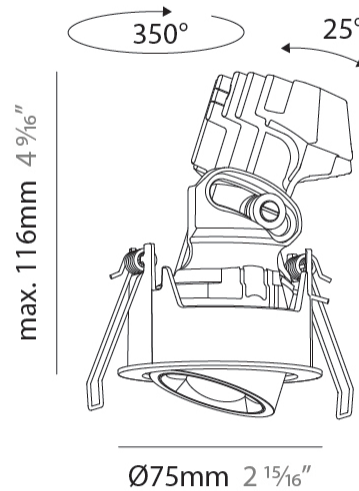

GENERAL

Series: Oiko Pro
 Subseries: Oiko Pro Adjustable
 Brand: Prolicht
 Division: Architectural
 Mounting Type: Recessed
 Mounting Location: Ceiling
 Subcategory: Downlight

PHYSICAL

Shape: Round
 Diameter (mm): 75
 Diameter (in): 2 ¹⁵/₁₆
 Height (mm): 112
 Height (in): 4 ⁷/₁₆
 Ceiling Thickness (mm): 1 - 25
 Ceiling Thickness (in): 1/16 - 1 3/16
 Min. Recessing Depth (mm): 120
 Min. Recessing Depth (in): 4 ³/₄
 Light Distribution: Direct
 Weight (kg): 0.276
 Fixture Finish: SSR / BKV / CWI / CRY / HAB / UFT / ITA / RUA / FTG / MYG / LOD / PUS / FRO / FUP / KIA / POP / BLS / SPG / MEY / GOH / GUM / CHC / COM / ABZ / JAG / OBR / MOS / ROR
 Fixture Material: Aluminum Die Cast
 Cut-out Measurements: D. 86mm / 3 3/8"

OPTICAL

Reflector°: 14
 Adjustability: Rotational 350° / Tilt 25°

RATINGS AND CERTIFICATIONS

Certified By: Certified for North American Standards
 IP rating: IP20

OIKO PRO ADJUSTABLE RECESSED

A35841-

PROJECT

GENERAL

Series: Oiko Pro
 Subseries: Oiko Pro Adjustable
 Brand: Prolicht
 Division: Architectural
 Mounting Type: Recessed
 Mounting Location: Ceiling
 Subcategory: Downlight

PHYSICAL

Shape: Round
 Diameter (mm): 75
 Diameter (in): 2 ¹⁵/₁₆
 Height (mm): 116
 Height (in): 4 ⁹/₁₆
 Ceiling Thickness (mm): 1 - 25
 Ceiling Thickness (in): 1/16 - 1 3/16
 Min. Recessing Depth (mm): 125
 Min. Recessing Depth (in): 4 ¹⁵/₁₆
 Light Distribution: Direct
 Weight (kg): 0.29
 Fixture Finish: SSR / BKV / CWI / CRY / HAB / UFT / ITA / RUA / FTG / MYG / LOD / PUS / FRO / FUP / KIA / POP / BLS / SPG / MEY / GOH / GUM / CHC / COM / ABZ / JAG / OBR / MOS / ROR
 Fixture Material: Aluminum Die Cast
 Cut-out Measurements: D. 68mm / 2 2/3"